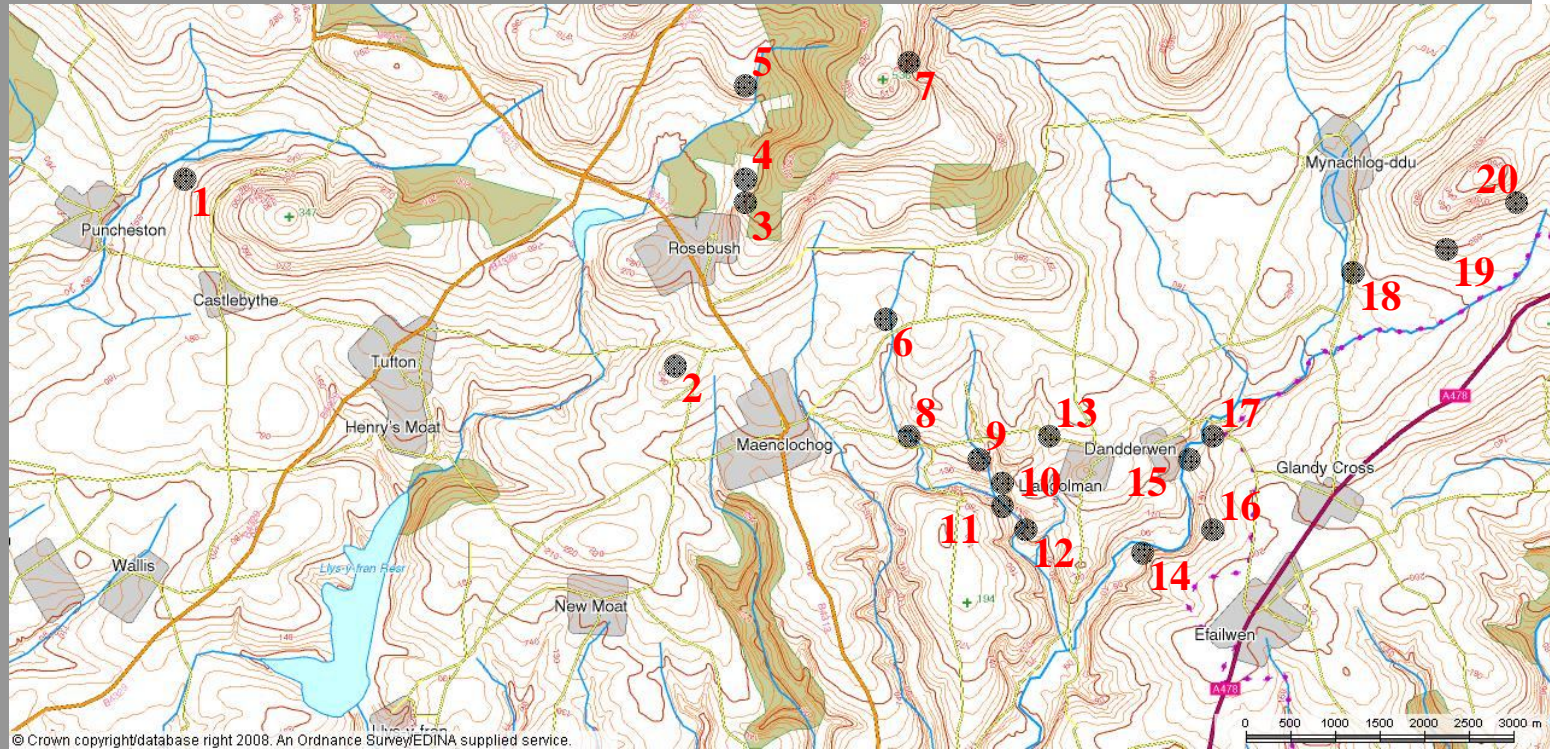

Slate Quarrying in and around Maenclochog

The quarry sites

The Principal Sites – from west to east

- | | |
|-------------------------|-------------------------------------|
| 1. Castlebythe | 11. Teilo Valley |
| 2. Trebengig | 12. Lily |
| 3. Rosebush or Precelly | 13. Llyn |
| 4. Bellstone | 14. Clyn-gwyn |
| 5. Pantmaenog | 15. Dandderwen or
Whitland Abbey |
| 6. Vagwr | 16. Cwar glas |
| 7. Craig-y-cwm | 17. Gilfach |
| 8. Temple Druid | 18. Tyrch, Lower |
| 9. Llandilo | 19. Tyrch. Upper |
| 10. Teilo Vale | 20. Klondyke |